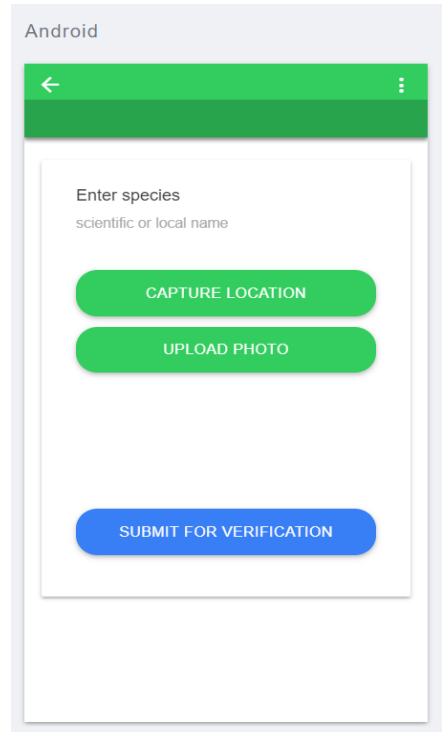

Current Address

SUBMIT

4. Once you have registered successfully, you can login by using the correct login credentials.

Android

SHUTAN

Login

USERNAME  
kinga

PASSWORD  
.....

LOGIN

REGISTER

HOME

- For a first time user, you will be asked to enter a species you want to observe which will be sent to the admin for verification.

- Once the species submitted are verified, you will see a list of verified species when you login next time.